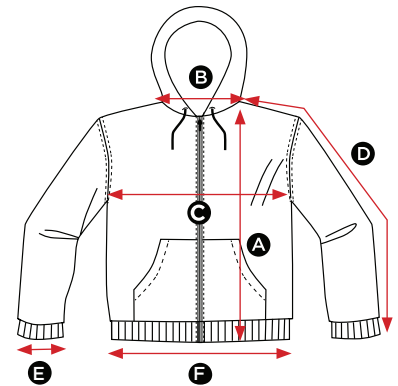

293.52

SG29 Men's Full Zip Hoodie

MEASUREMENTS CM	S	M	L	XL	2XL	3XL	4XL	5XL
A Length	68.5	71	73.5	76	78.5	81	83.5	86
B Back neck opening	20.5	21	21.5	22	22.5	23	24	25
C Half chest	51.5	55	58.5	62	65.5	69	75	80
D Sleeve length	63.5	65	66.5	68	68	69.5	71.5	73.5
E Sleeve width opening	10.5	10.5	10.5	11.5	11.5	11.5	12	12
F Bottom hem opening	39.5	43	46.5	50	53.5	57	63	68

All measurements are within industry standard tolerances and are product dependent.

251.52

SG29F Ladies' Full Zip Hoodie

MEASUREMENTS CM	XS	S	M	L	XL	2XL
A Length	59.5	62	64.5	67	69.5	72
B Back neck opening	20.5	21	21.5	22	22.5	23
C Half chest	46	49	52	55	58	61
D Sleeve length	57.5	59	60.5	62	63.5	65
E Sleeve width opening	8	8	8	9	9	9
F Bottom hem opening	38	42	45	48	51	54

All measurements are within industry standard tolerances and are product dependent.

298.52

SG29K Kids' Full Zip Hoodie

MEASUREMENTS CM	104 3-4	116 5-6	128 7-8	140 9-10	152 11-12
A Length	45	49	54	57	62
B Back neck opening	21	22	24	25	26
C Half chest	36	38	41	43	46
D Sleeve length	37	39	41	48.5	51.5
E Sleeve width opening	6.5	6.5	6.5	7	7
F Bottom hem opening	31	33	35	37	39