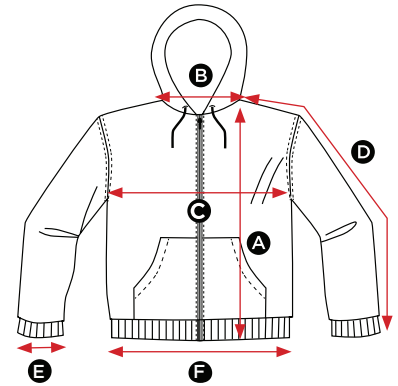

293.52

SG29 Men's Full Zip Hoodie

MEASUREMENTS CM	S	M	L	XL	2XL	3XL	4XL	5XL
A Length	68.5	71	73.5	76	78.5	81	83.5	86
B Back neck opening	20.5	21	21.5	22	22.5	23	24	25
C Half chest	51.5	55	58.5	62	65.5	69	75	80
D Sleeve length	63.5	65	66.5	68	68	69.5	71.5	73.5
E Sleeve width opening	10.5	10.5	10.5	11.5	11.5	11.5	12	12
F Bottom hem opening	39.5	43	46.5	50	53.5	57	63	68

All measurements are within industry standard tolerances and are product dependent.

251.52

SG29F Ladies' Full Zip Hoodie

MEASUREMENTS CM	XS	S	M	L	XL	2XL
A Length	59.5	62	64.5	67	69.5	72
B Back neck opening	20.5	21	21.5	22	22.5	23
C Half chest	46	49	52	55	58	61
D Sleeve length	57.5	59	60.5	62	63.5	65
E Sleeve width opening	8	8	8	9	9	9
F Bottom hem opening	38	42	45	48	51	54

All measurements are within industry standard tolerances and are product dependent.

298.52

SG29K Kids' Full Zip Hoodie

MEASUREMENTS CM	104 3-4	116 5-6	128 7-8	140 9-10	152 11-12
A Length	45	49	54	57	62
B Back neck opening	21	22	24	25	26
C Half chest	36	38	41	43	46
D Sleeve length	37	39	41	48.5	51.5
E Sleeve width opening	6.5	6.5	6.5	7	7
F Bottom hem opening	31	33	35	37	39